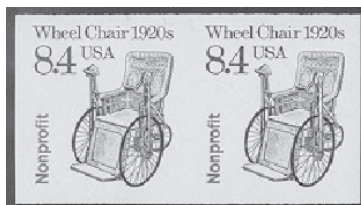

# Imperf Transportation Coil Errors

The following is a list of many of the known imperforate transportation coil errors. All imperf pairs are FRESH Never Hinged. Centering is at least Fine to VF. Many are VF – lesser centering is noted where applicable.

**Satisfaction is Guaranteed or Your Money Back**

**10 Day Return Privilege, payment with order please. VISA & Mastercard accepted.**

1897b, 1c Omnibus .....	475.00	2135a, 17c Dog Sled .....	375.00
1897Ac, 2c Locomotive .....	40.00	2136a, 25c Bread Wagon .....	10.00
1898Ac, 4c Stagecoach - Prec. ....	600.00	2228b, 4c Stagecoach – Re engraved	225.00
1898Ad, 4c Stagecoach Mint .....	650.00	2256b, 8.4c Wheel Chair – Prec. ....	520.00
1899a, 5c Motorcycle .....	2750.00	2259a, 13.2c Coal Car – Prec. ....	65.00
1901b, 5.9c Bicycle – Prec. ....	150.00	2261a, 16.7c Popcorn Wagon – miscut	160.00
1903b, 9.3c Mailwagon – Prec. ....	90.00	2262b, 17.5c Racing Car .....	2500.00
1904b, 10.1c Hansom Cab – Prec.....	125.00	2263a, 20c Cable Car .....	50.00
1906b, 17c Electric Auto Mint .....	140.00	2265a, 21c Railroad Mail Car – Prec.	45.00
1906c, 17c Electric Auto – Prec.....	575.00	2451a, 4c Steam Carriage .....	475.00
1907a, 18c Surrey .....	110.00	2452c, 5c Circus Wagon – Fine+ ....	350.00
1908a, 20c Fire Pumper .....	90.00	2453a, 5c Canoe – Prec. ....	200.00
2126b, 6c Tricycle – Prec. ....	200.00	2457a, 10c Tractor Trailer – Prec. ....	125.00
2130b, 10.1c Oil Wagon – Black .....	80.00	2463a, 20c Cog Railway .....	95.00
2130b, 10.1c Oil Wagon – Red .....	12.50	2464b, 23c Lunch Wagon .....	100.00
2133b, 12.5c Pushcart – Prec. ....	40.00	2466a, 32c Ferryboat .....	475.00
2134a, 14c Iceboat .....	90.00	2468a, \$1.00 Seaplane .....	2750.00